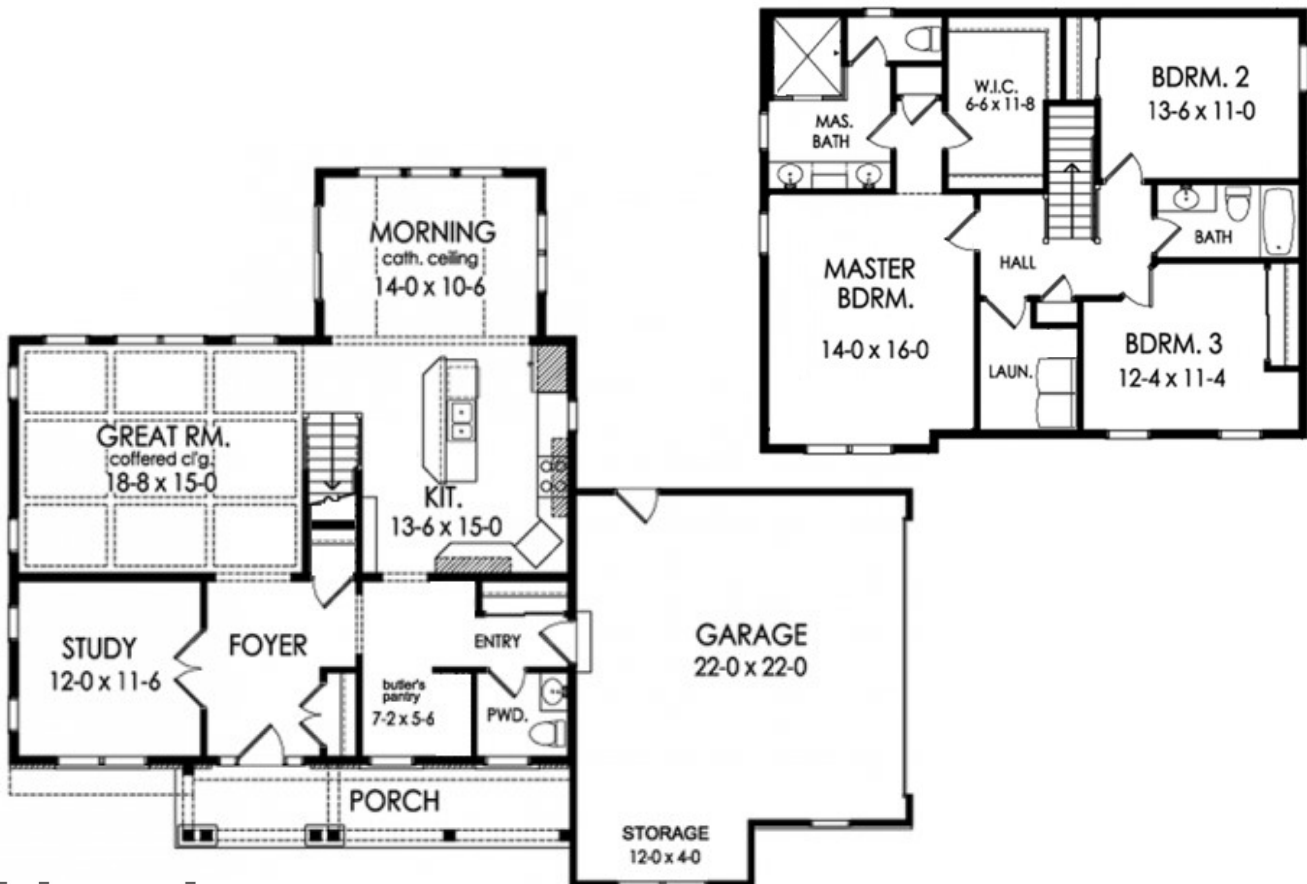

The Meadowbrook

Sundgren Classic Collection

Richmond
Building Group

info@RichmondBuildingGroup.com
www.RichmondBuildingGroup.com
804-320-3220

Square Footage

Living	2286
Covered Porch	135
Garage & Storage	532