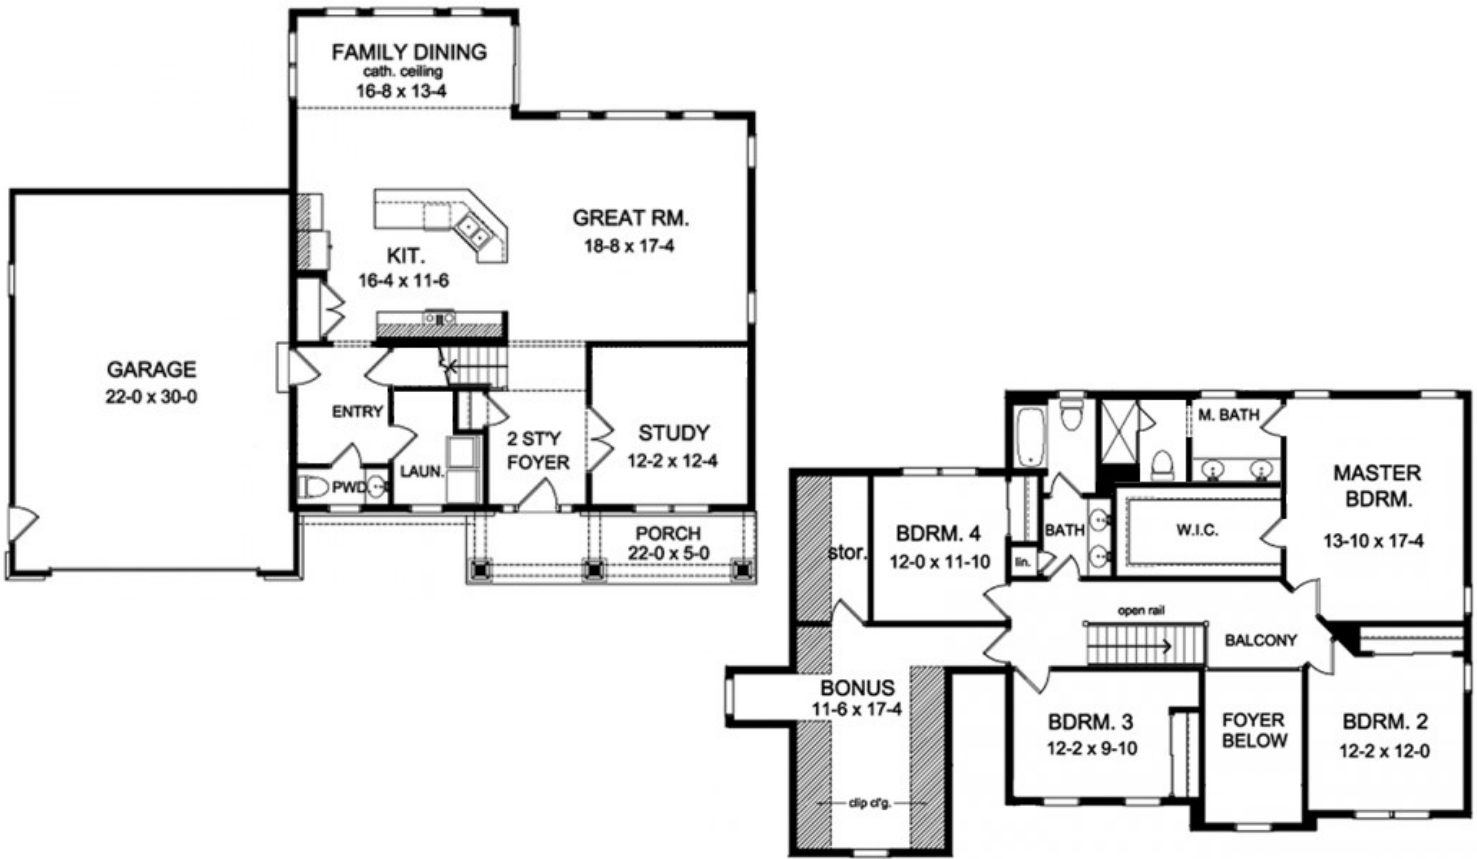

The Jamestown

Sundgren Classic Collection

Richmond
Building Group

info@RichmondBuildingGroup.com
www.RichmondBuildingGroup.com
804-320-3220

Square Footage

Living	2472
Covered Porch	110
Garage & Storage	732