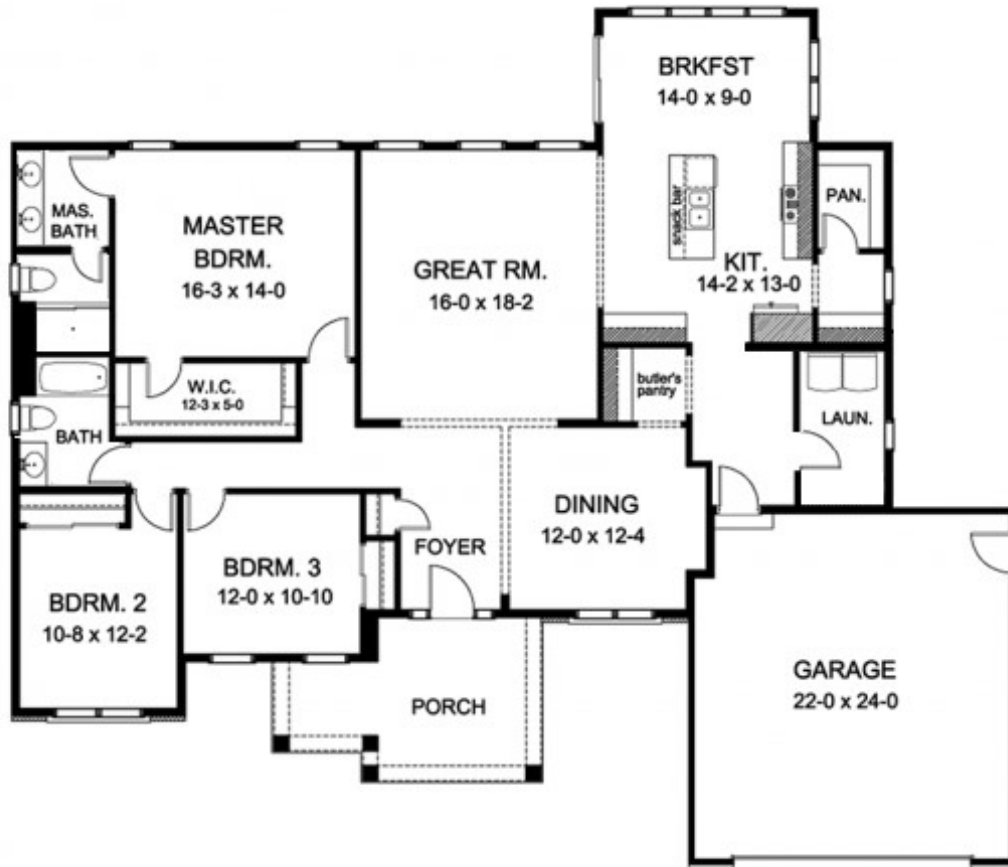

The Parkland

Sundgren Classic Collection

Richmond
Building Group

info@RichmondBuildingGroup.com
www.RichmondBuildingGroup.com
804-320-3220

Square Footage

Living	2086
Covered Porch	156
Garage	528