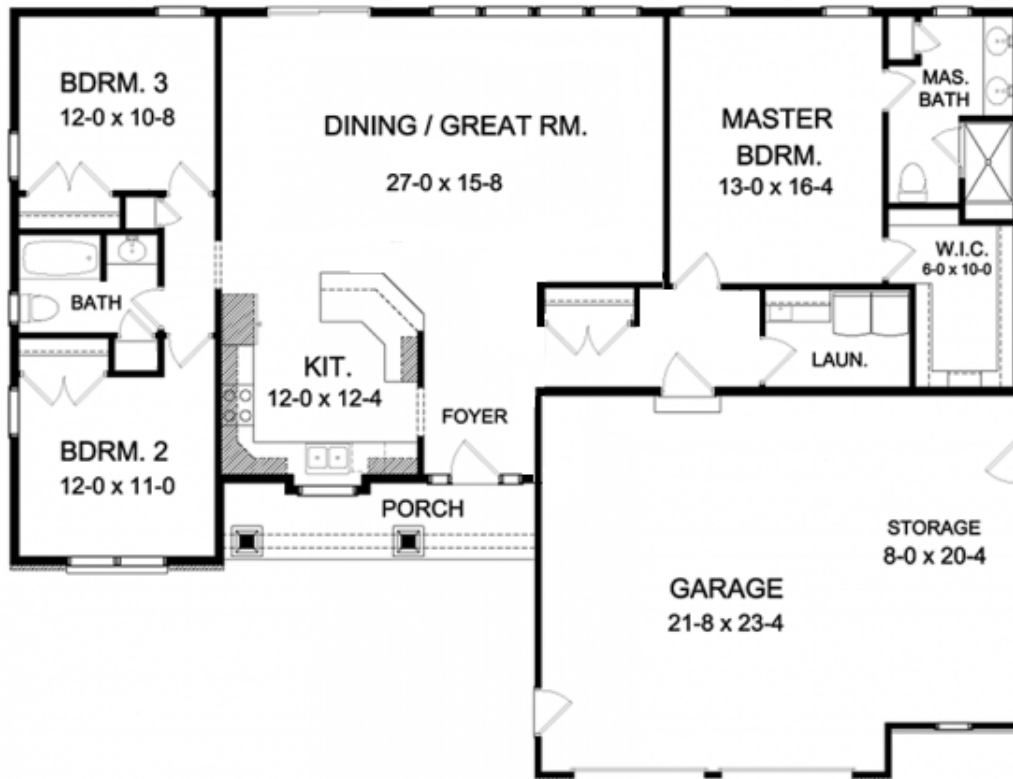

The Birchwood

Sundgren Classic Collection

Richmond
Building Group

info@RichmondBuildingGroup.com
www.RichmondBuildingGroup.com
804-320-3220

Square Footage

Living	1707
Covered Porch	95
Garage & Storage	688