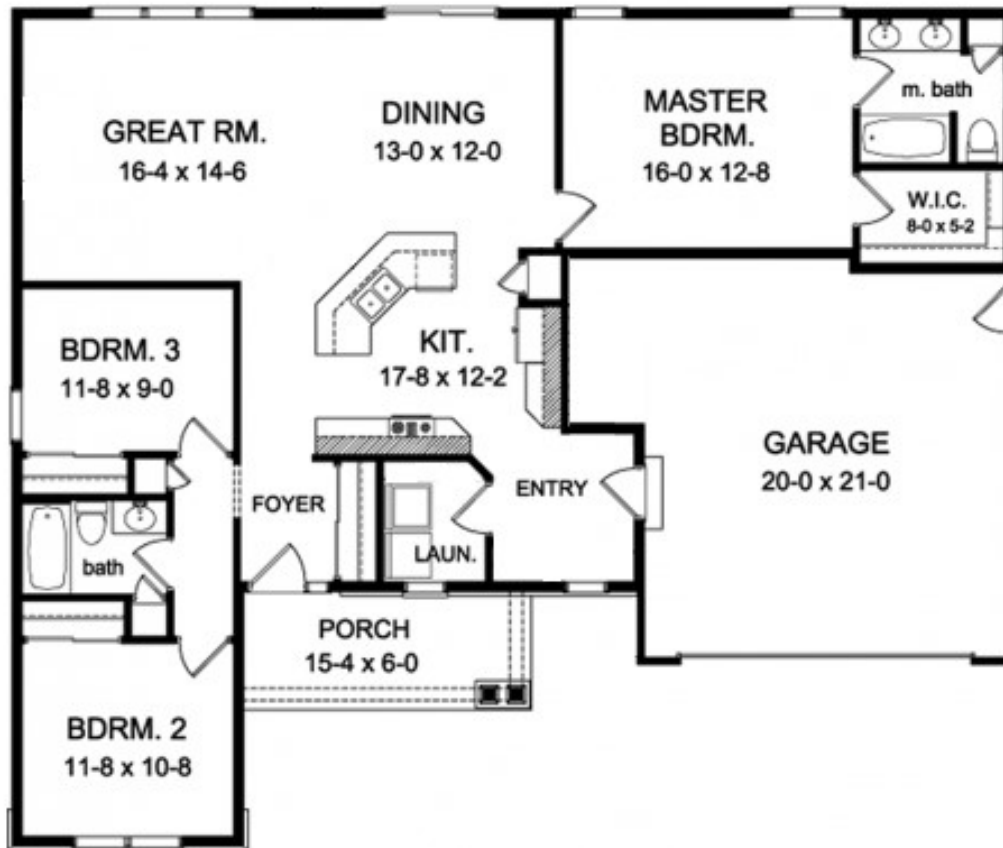

The Eastbrook

Sundgren Classic Collection

Richmond
Building Group

info@RichmondBuildingGroup.com
www.RichmondBuildingGroup.com
804-320-3220

Square Footage

Living	1571
Covered Porch	92
Garage & Storage	460