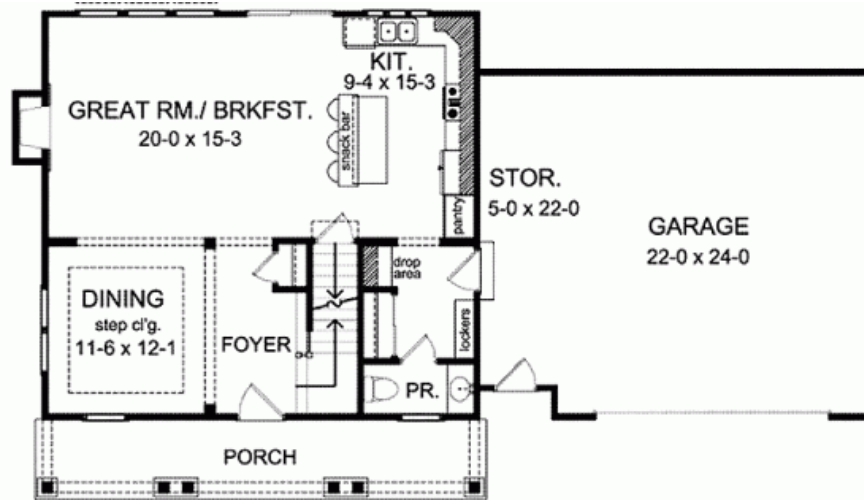

The Spencer

Sundgren Classic Collection

**Richmond
Building Group**

info@RichmondBuildingGroup.com
www.RichmondBuildingGroup.com
804-320-3220

Square Footage	
First	840
Second	940
Total	1780
Unfinished Bonus	228
Covered Porch	150
Garage	639