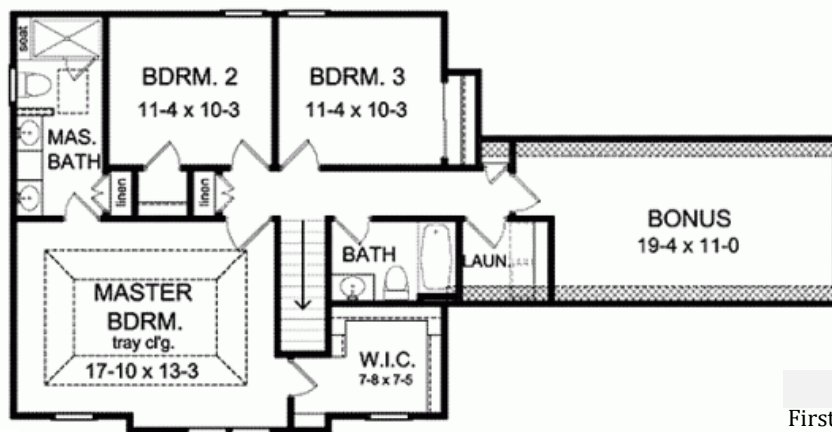

The Spencer

Sundgren Classic Collection

**Richmond
Building Group**

info@RichmondBuildingGroup.com
www.RichmondBuildingGroup.com
804-320-3220

Square Footage	
First	840
Second	940
Total	1780
Unfinished Bonus	228
Covered Porch	150
Garage	639