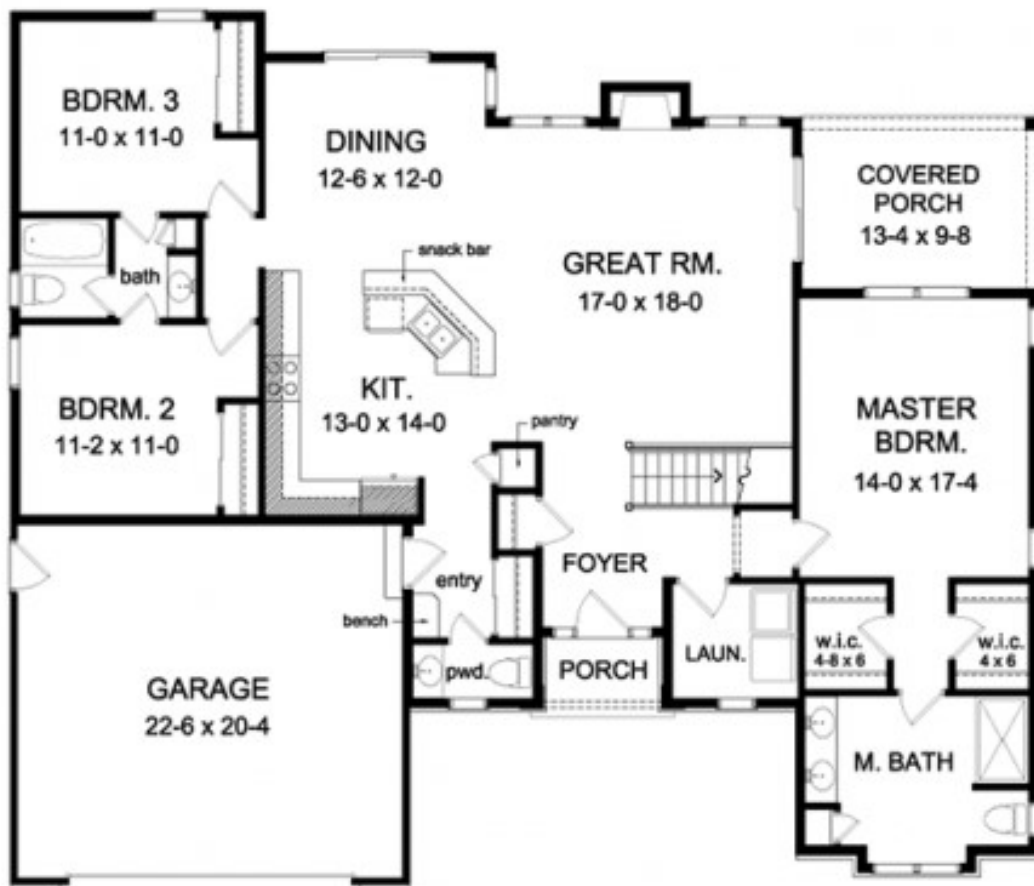

The Matthew

Sundgren Classic Collection

Richmond
Building Group

info@RichmondBuildingGroup.com
www.RichmondBuildingGroup.com
804-320-3220

	Square Footage
Living	1796
Covered Porches	158
Garage	457