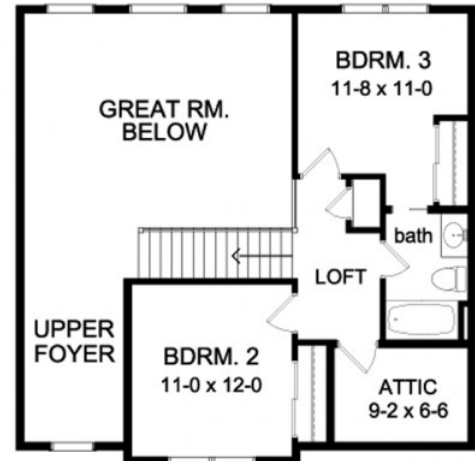

The Conner

Sundgren Classic Collection

Richmond Building Group

info@RichmondBuildingGroup.com
 www.RichmondBuildingGroup.com
 804-320-3220

Square Footage

Living	1900
Covered Porch	114
Garage	550