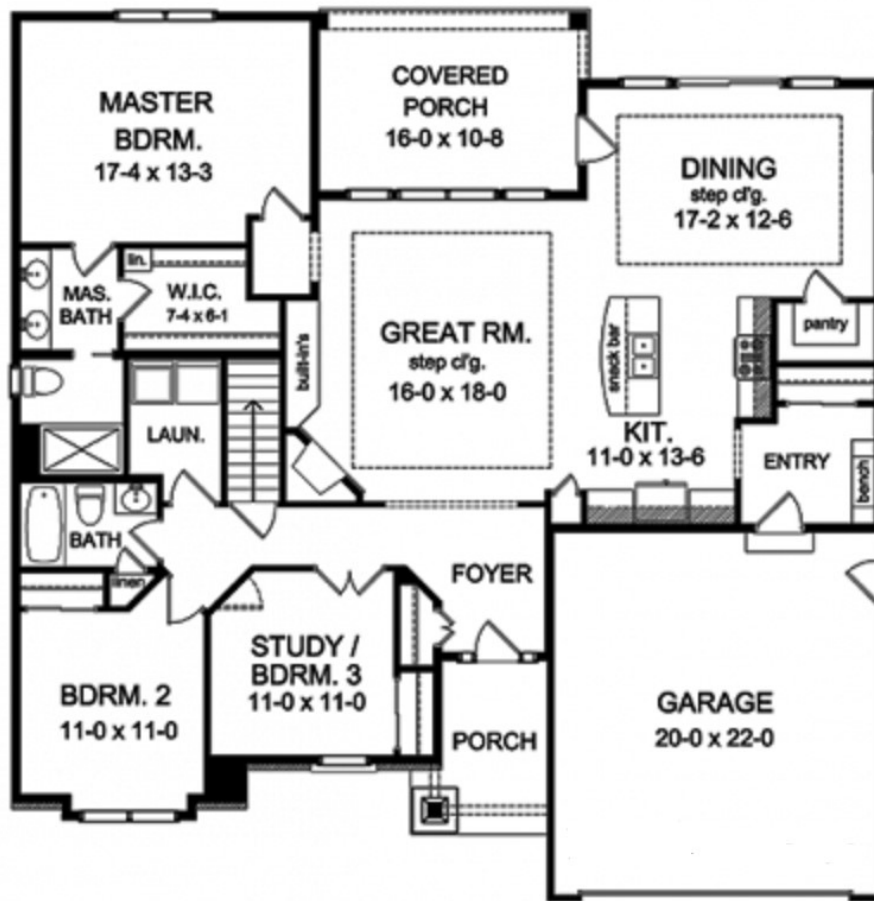

The Andrew

Sundgren Classic Collection

Richmond
Building Group

info@RichmondBuildingGroup.com
www.RichmondBuildingGroup.com
804-320-3220

	Square Footage
Living	1808
Covered Porches	232
Garage	440