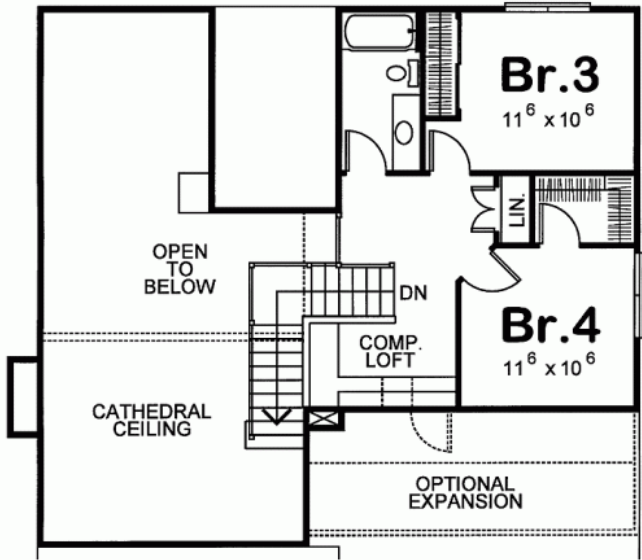

The Woodhaven

American Village New Town Collection

Square Footage

First	1289
Second	520
Total	1809
Unfinished Bonus	160
Covered Porch	140
Garage	440

Richmond Building Group

info@RichmondBuildingGroup.com
 www.RichmondBuildingGroup.com
 804-320-3220