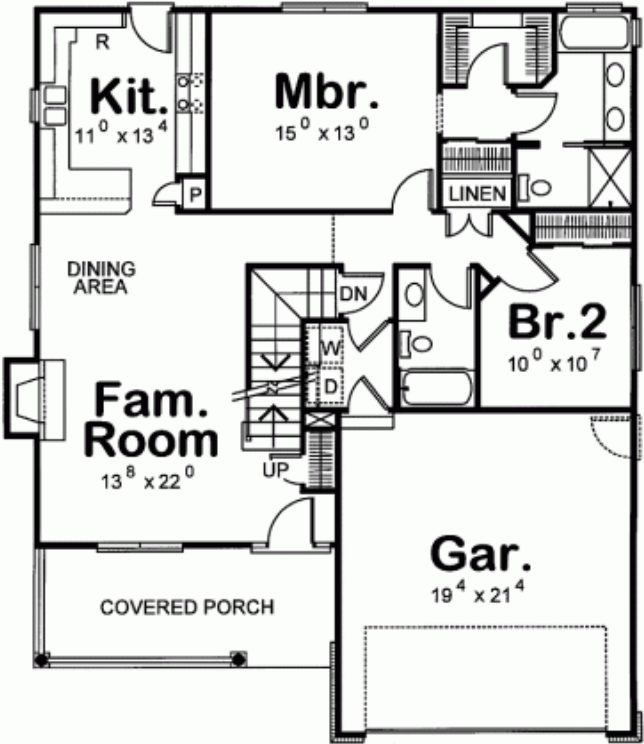

The Woodhaven

American Village New Town Collection

Square Footage

First	1289
Second	520
Total	1809
Unfinished Bonus	160
Covered Porch	140
Garage	440

Richmond Building Group

info@RichmondBuildingGroup.com
 www.RichmondBuildingGroup.com
 804-320-3220

All illustrations are artist's renderings only. Prices, plans, and specifications are subject to change without notice or obligation. 021915