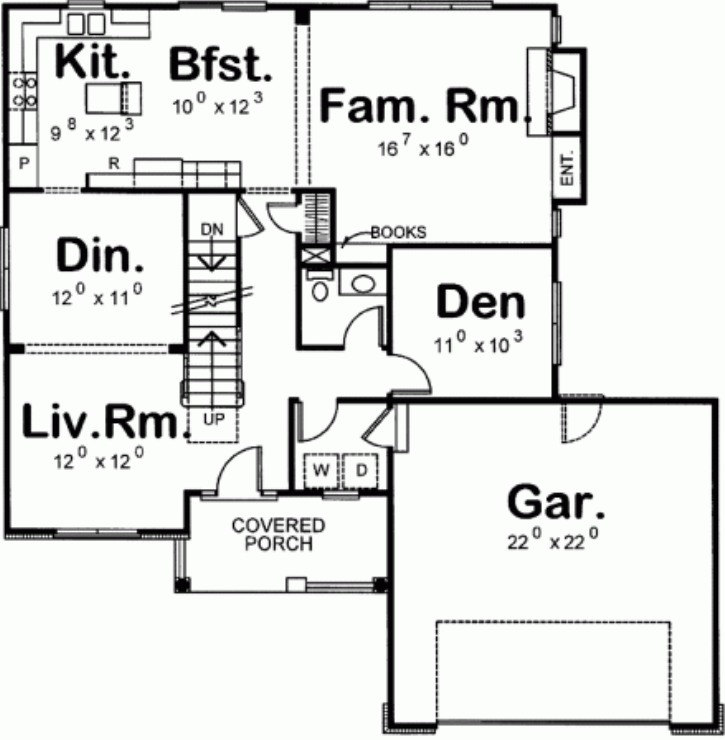

The Homestead

American Village New Town Collection

Richmond Building Group

info@RichmondBuildingGroup.com
www.RichmondBuildingGroup.com
804-320-3220

All illustrations are artist's renderings only. Prices, plans, and specifications are subject to change without notice or obligation. 030515

Square Footage	
Living	2324
Covered Porches	98
Garage	484