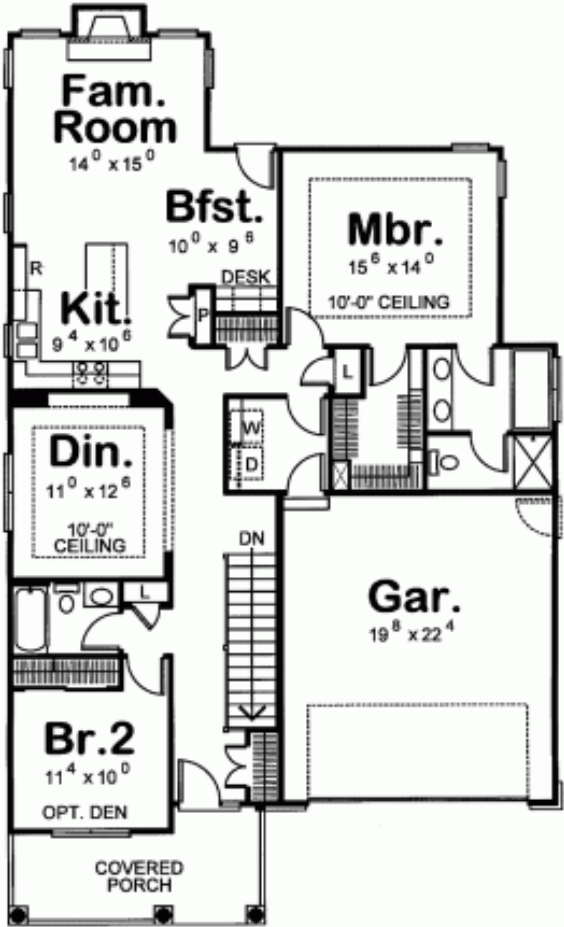

The Celebration

American Village New Town Collection

Square Footage	
Living	1556
Covered Porch	140
Garage	440

Richmond Building Group

info@RichmondBuildingGroup.com
 www.RichmondBuildingGroup.com
 804-320-3220

All illustrations are artist's renderings only. Prices, plans, and specifications are subject to change without notice or obligation. 021315